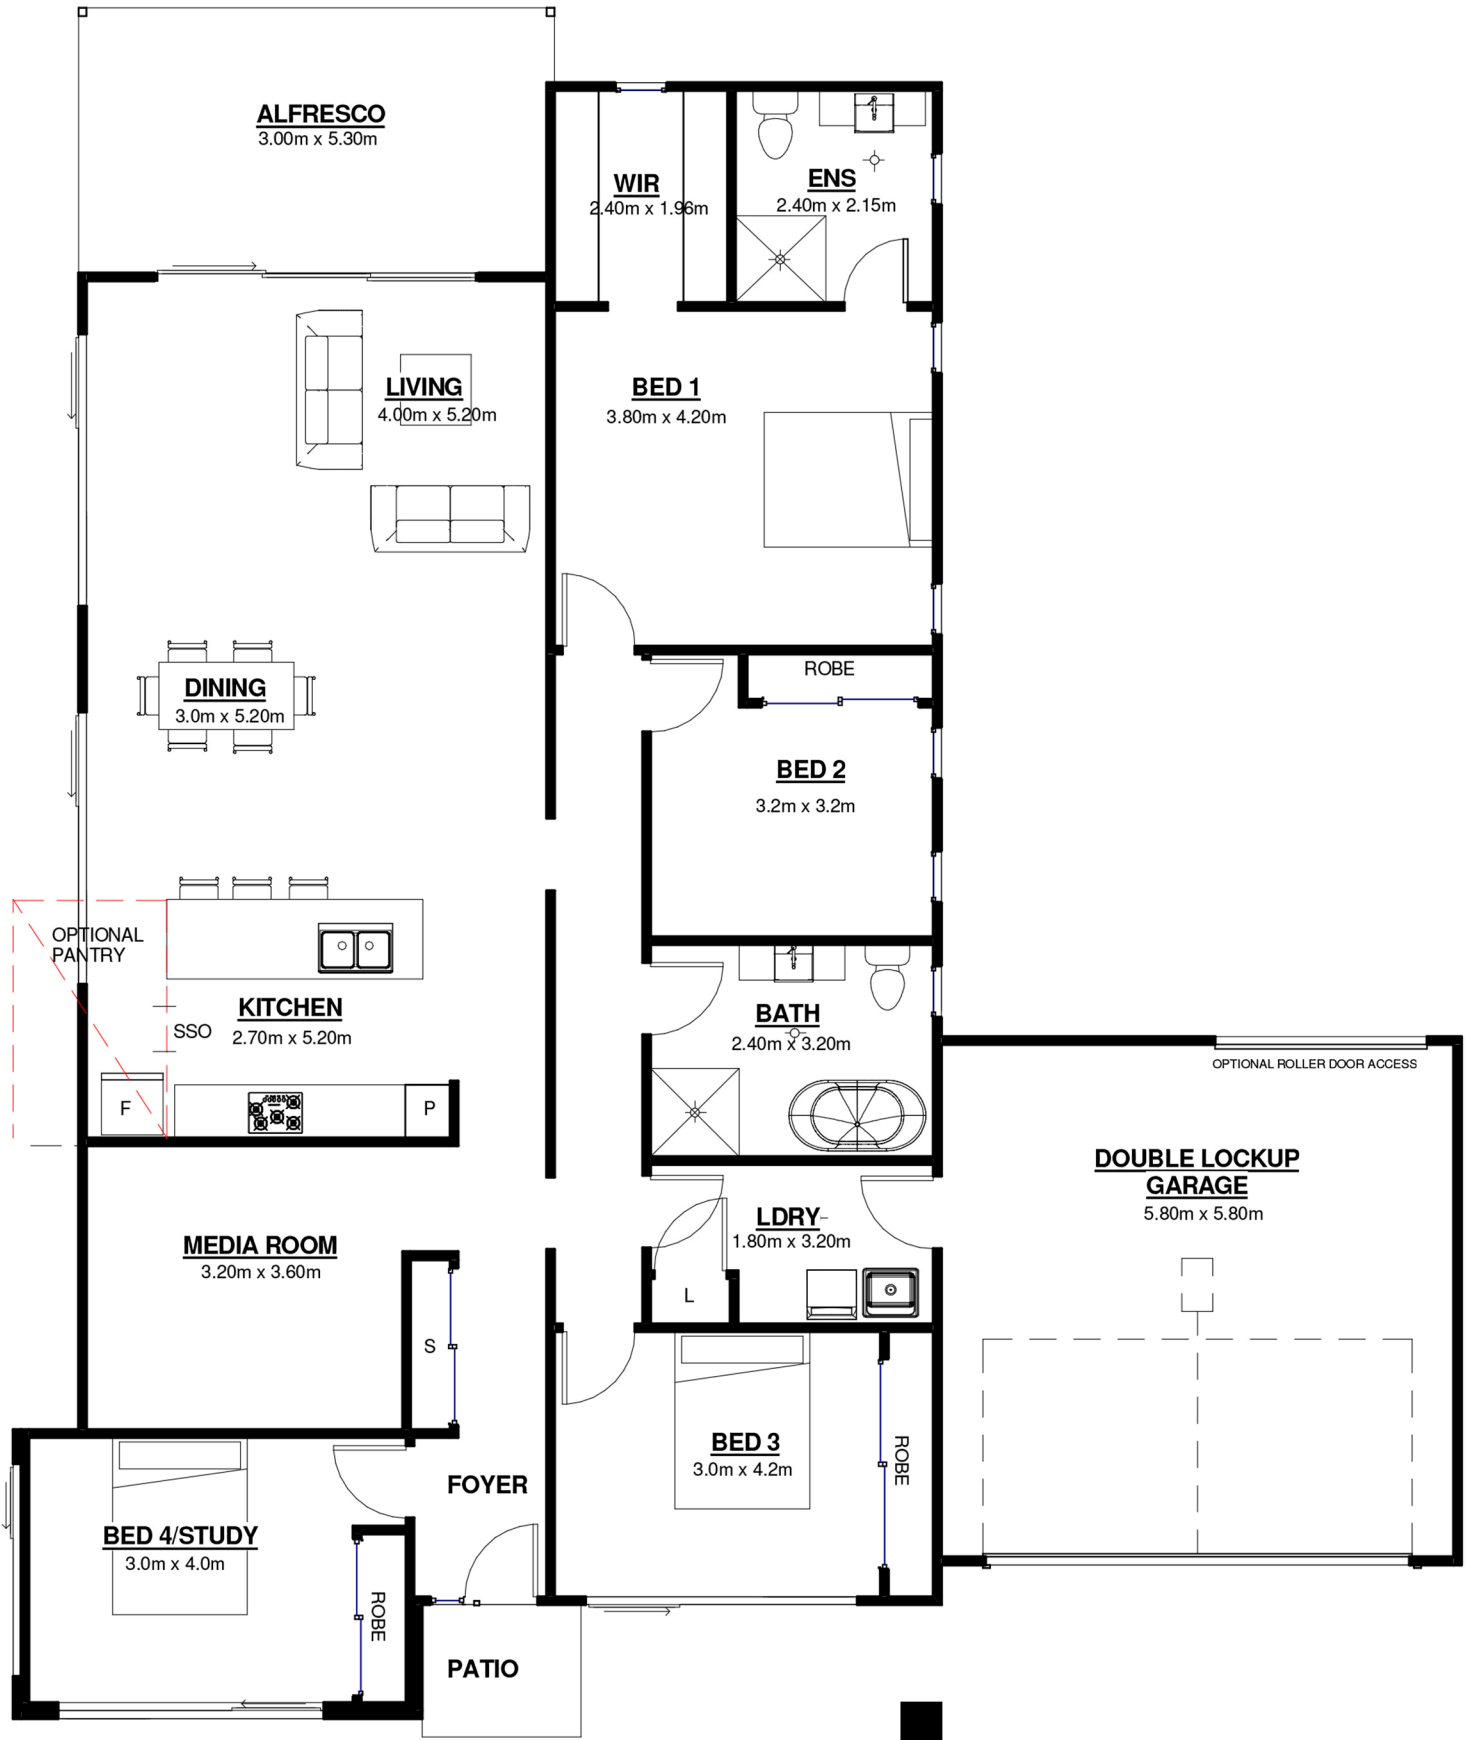

The Morpeth 217

martin PROJECT HOMES

Note: Designs may be subject to change. Confirm if current with Martin Project Homes representative

AREAS		DIMENSIONS	
LIVING	163.3m ²	WIDTH	16310mm
PATIO	2.7m ²		
ALFRESCO	15.8m ²	LENGTH	19360mm
GARAGE	35.2m ²		
TOTAL	217m ²		