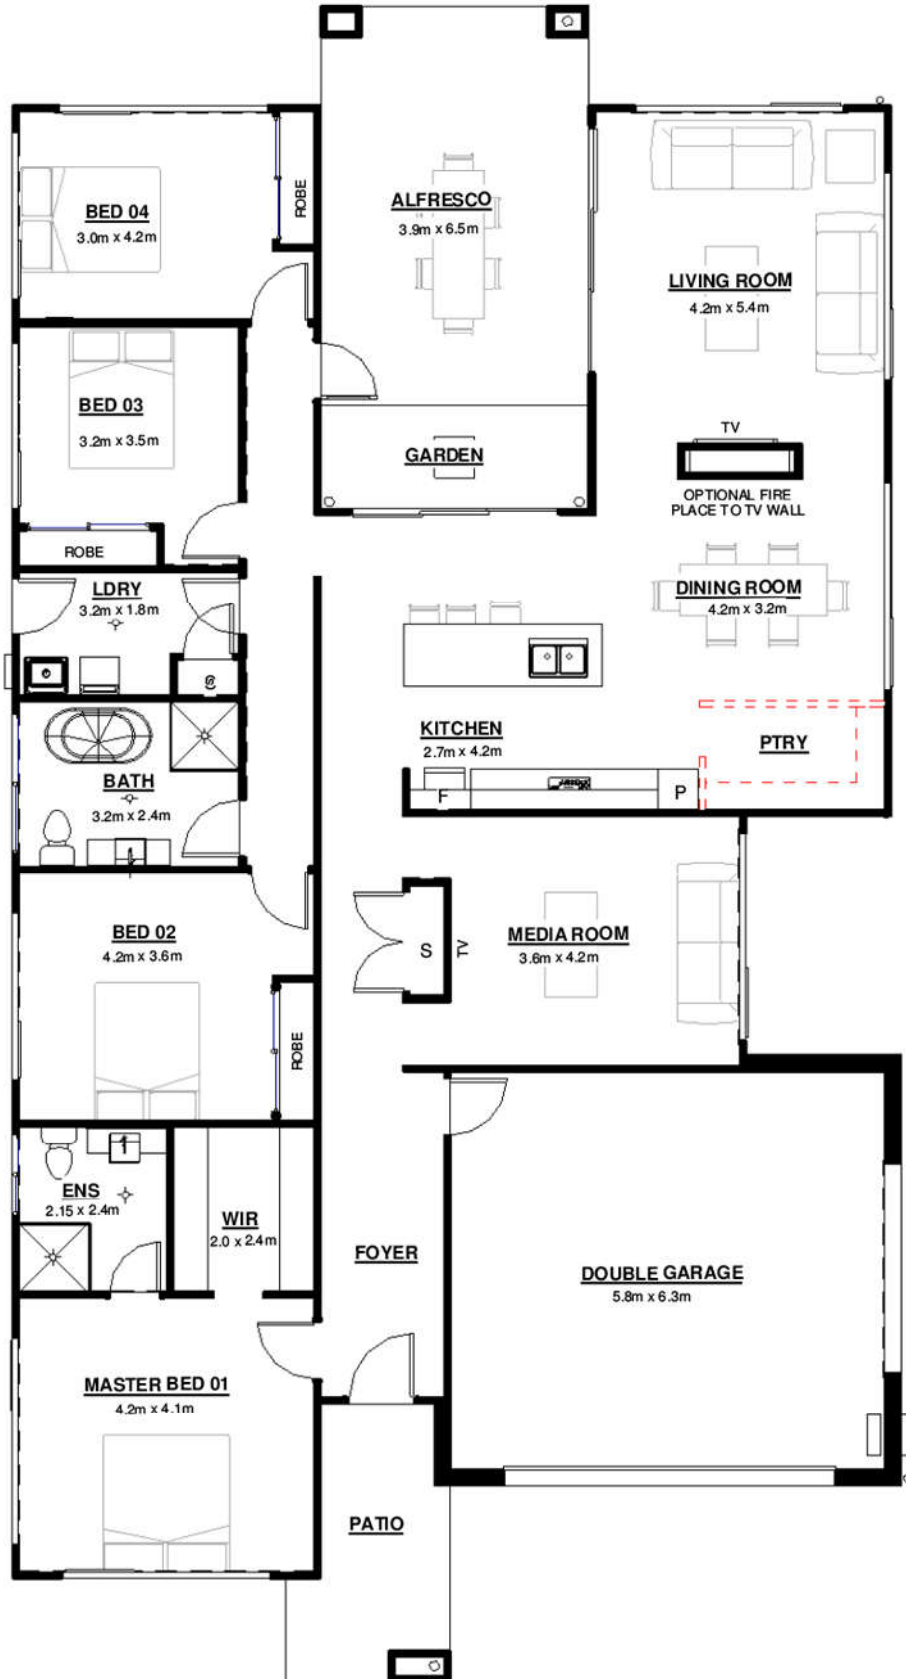

# The Alvar 263

**martin PROJECT HOMES**

Note: Designs may be subject to change. Confirm if current with Martin Project Homes representative

AREAS		DIMENSIONS	
LIVING	190.5m <sup>2</sup>	WIDTH	12900mm
PATIO	22.6m <sup>2</sup>		
ALFRESCO	8.4m <sup>2</sup>	LENGTH	24370mm
GARAGE	41.8m <sup>2</sup>		
TOTAL	263.3m <sup>2</sup>		